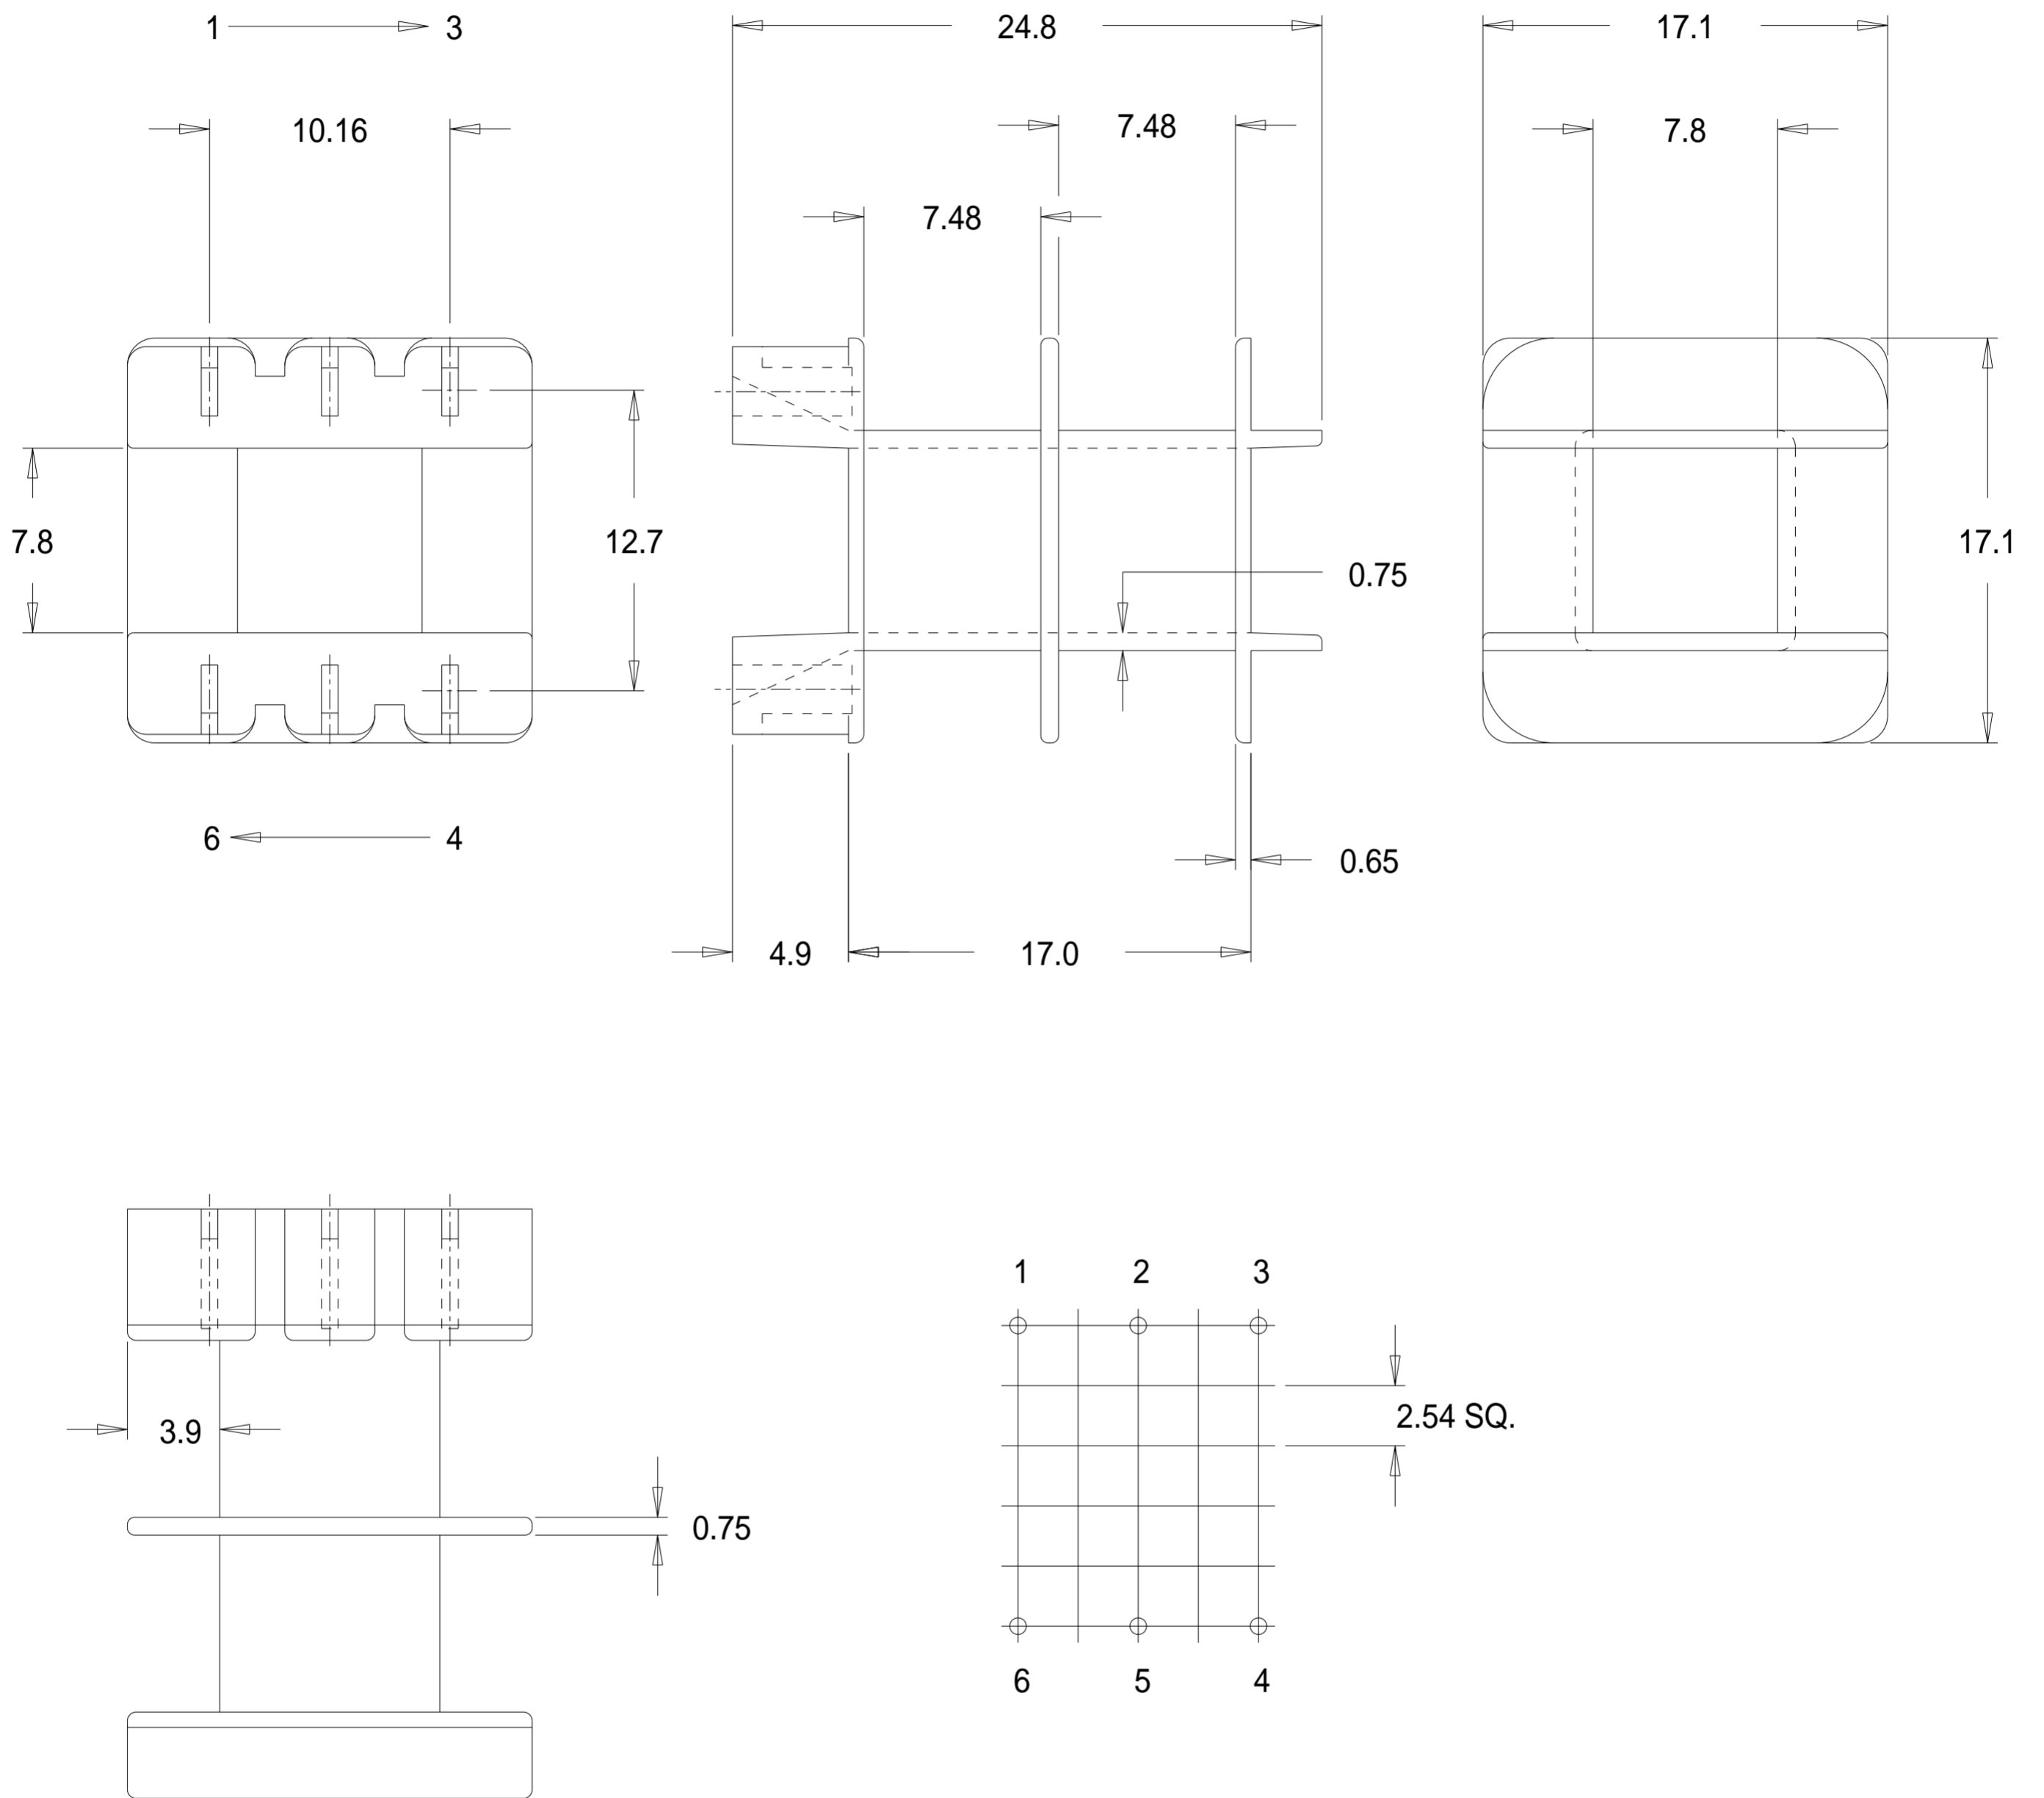

Part No. FE0083  
 EF 25/13/7 Vertical Filter  
 Double Section Bobbin

Dimensions in millimetres.